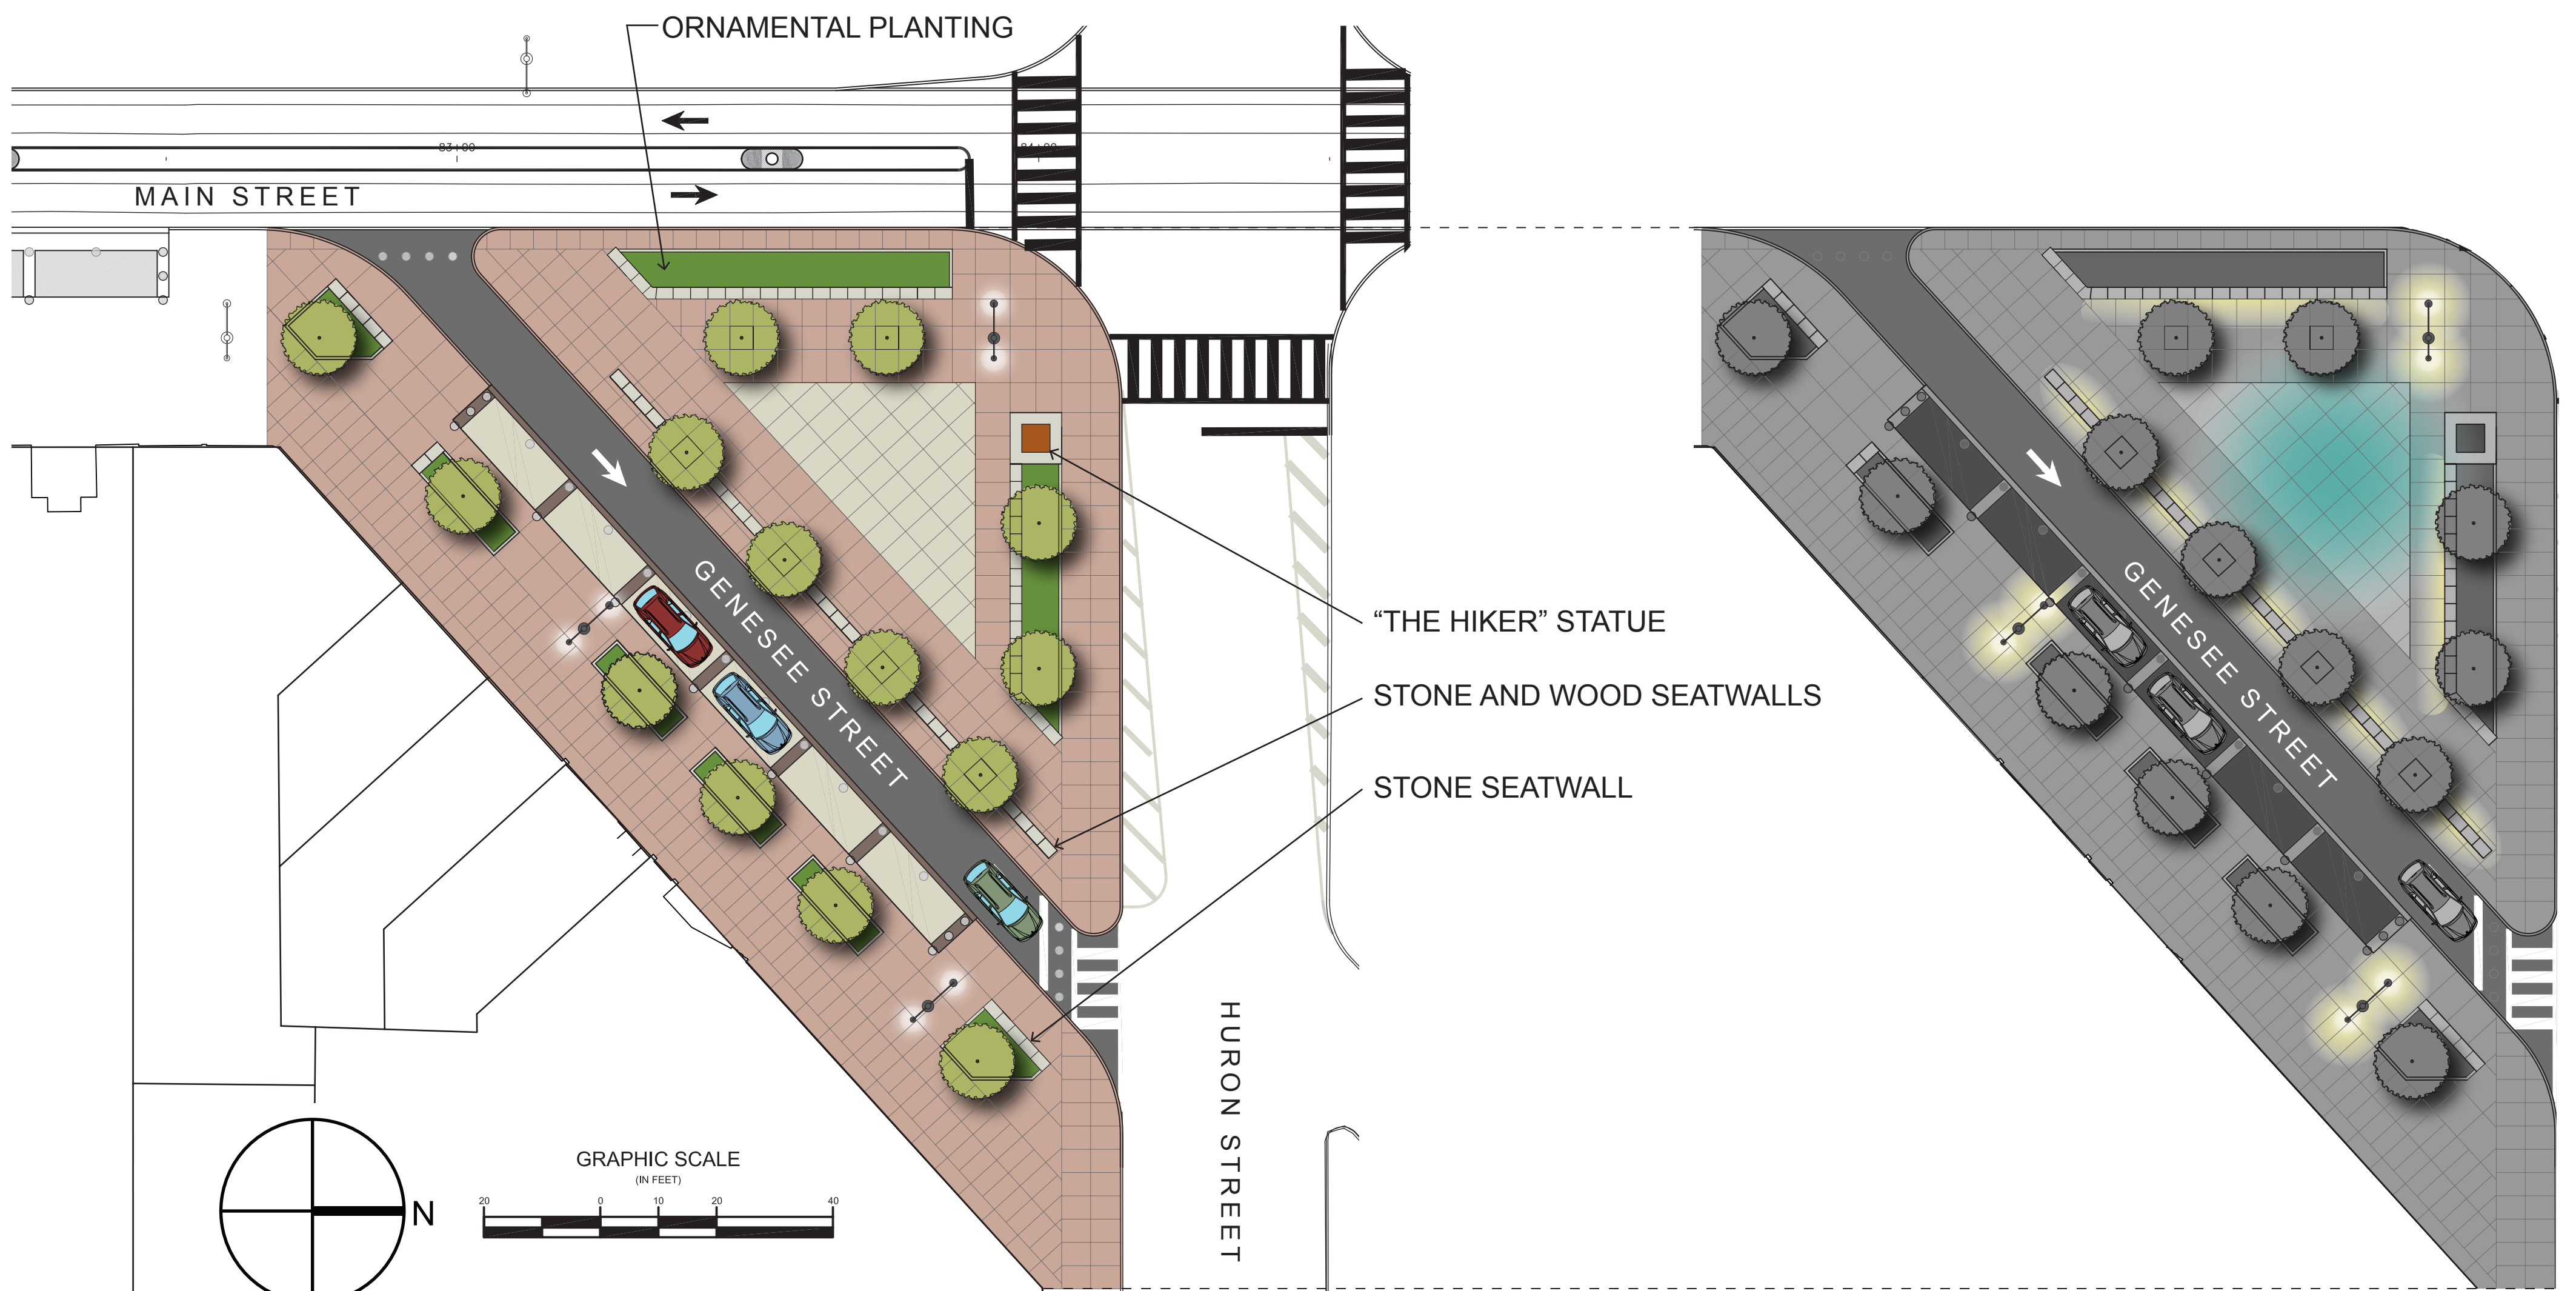

CONCEPT DIAGRAM

SKETCH VIEW

PLAN

LIGHTING

SECTION

BENCH LIGHTING

3/16" = 1'0"