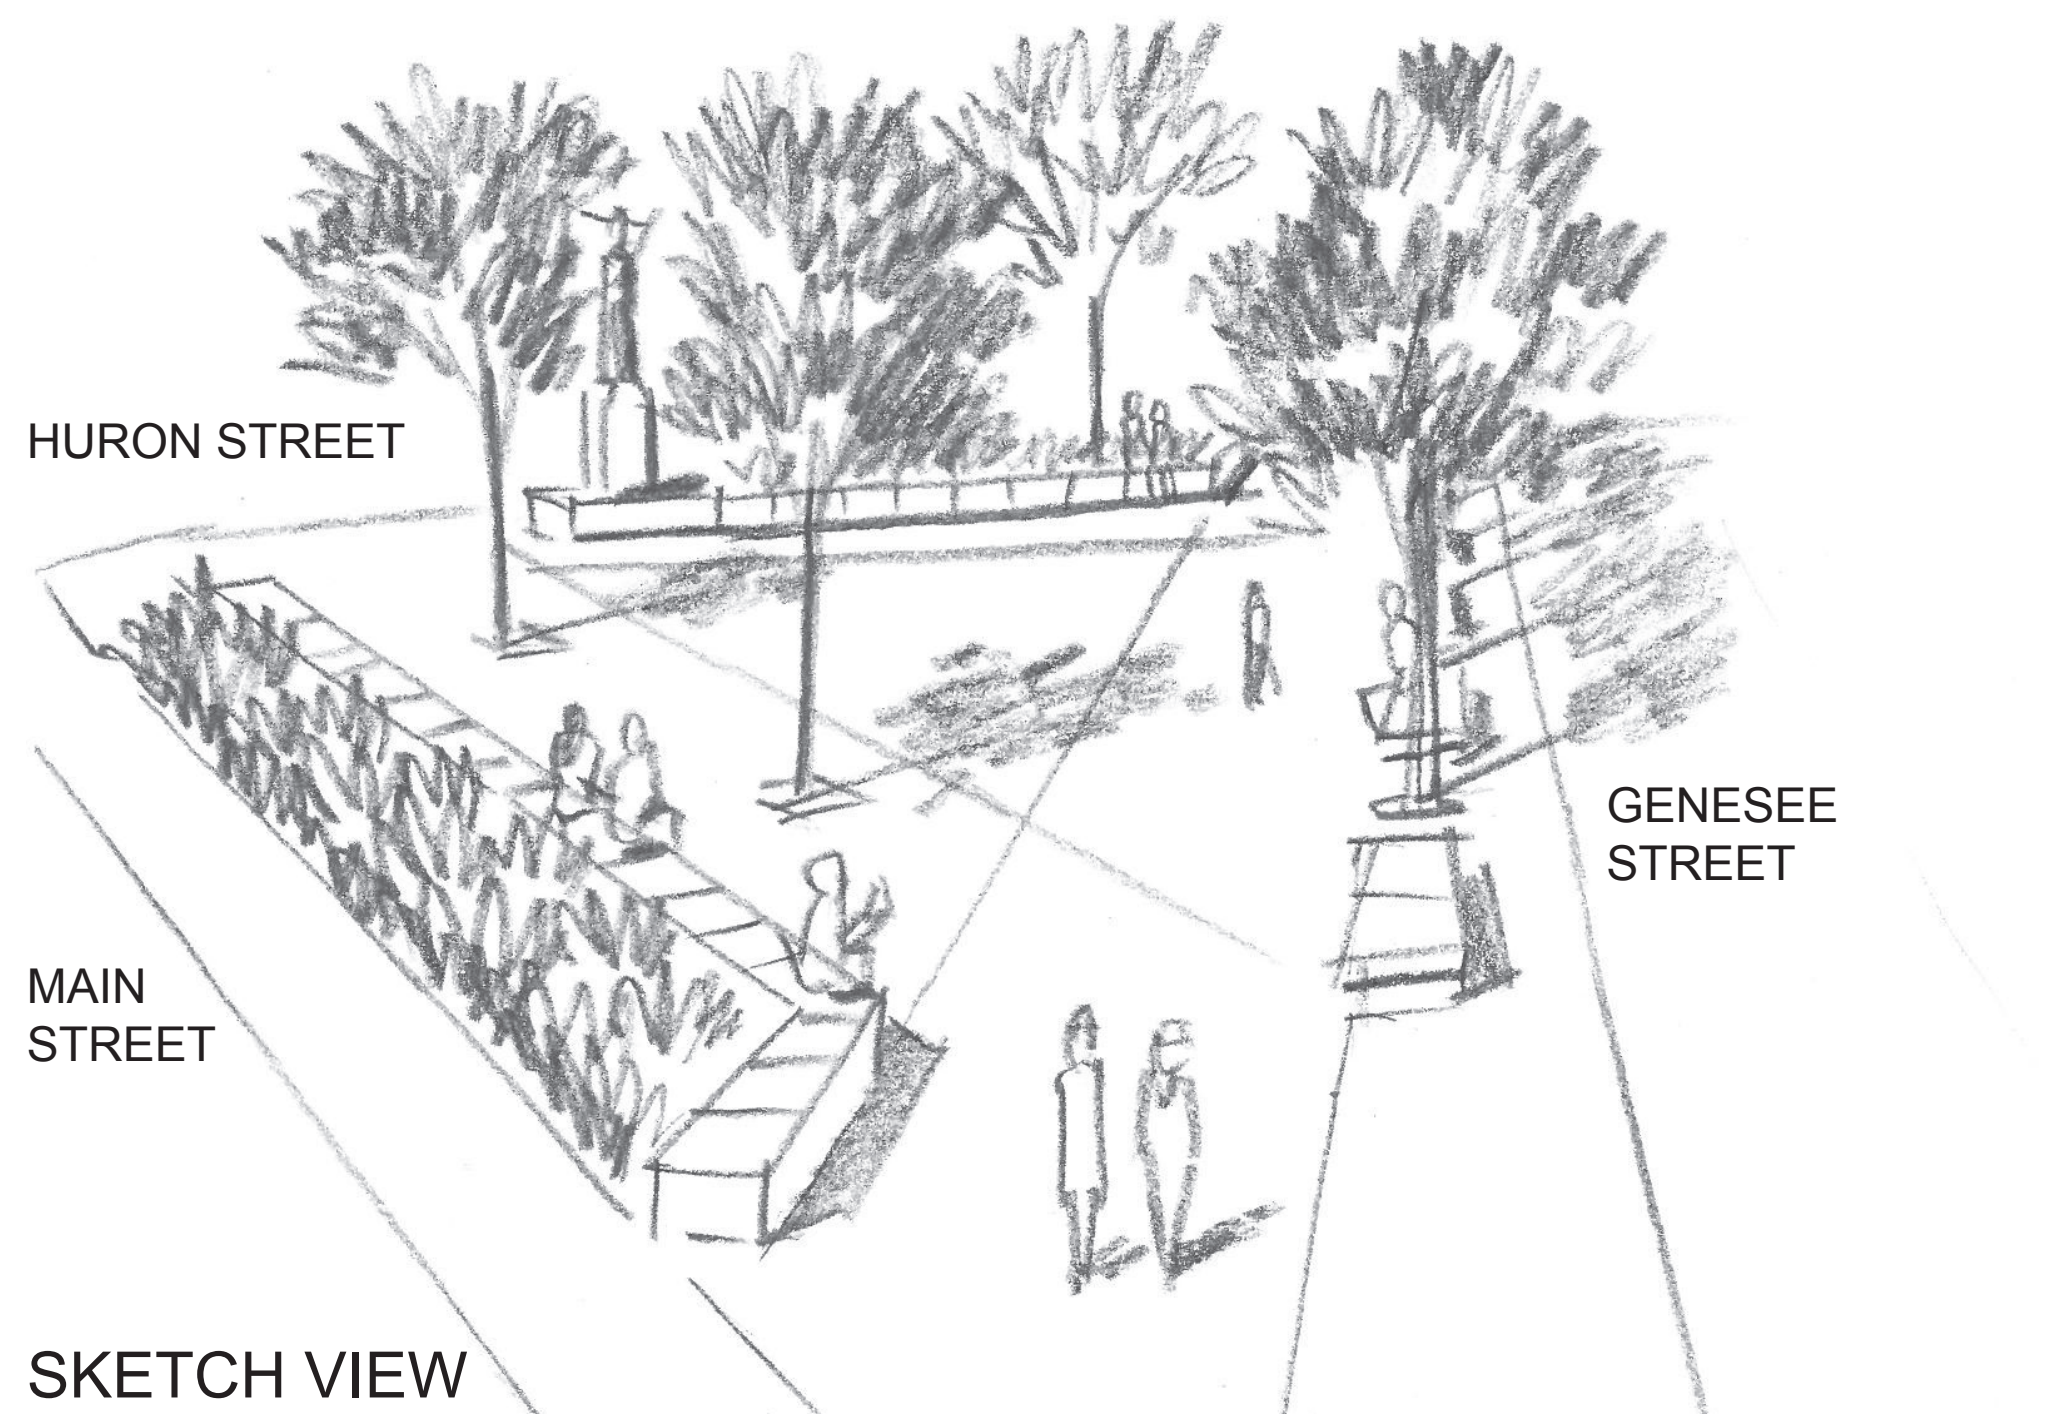

CONCEPT DIAGRAM

SKETCH VIEW

PLAN

LIGHTING

SECTION

BENCH LIGHTING

3/16" = 1'0"