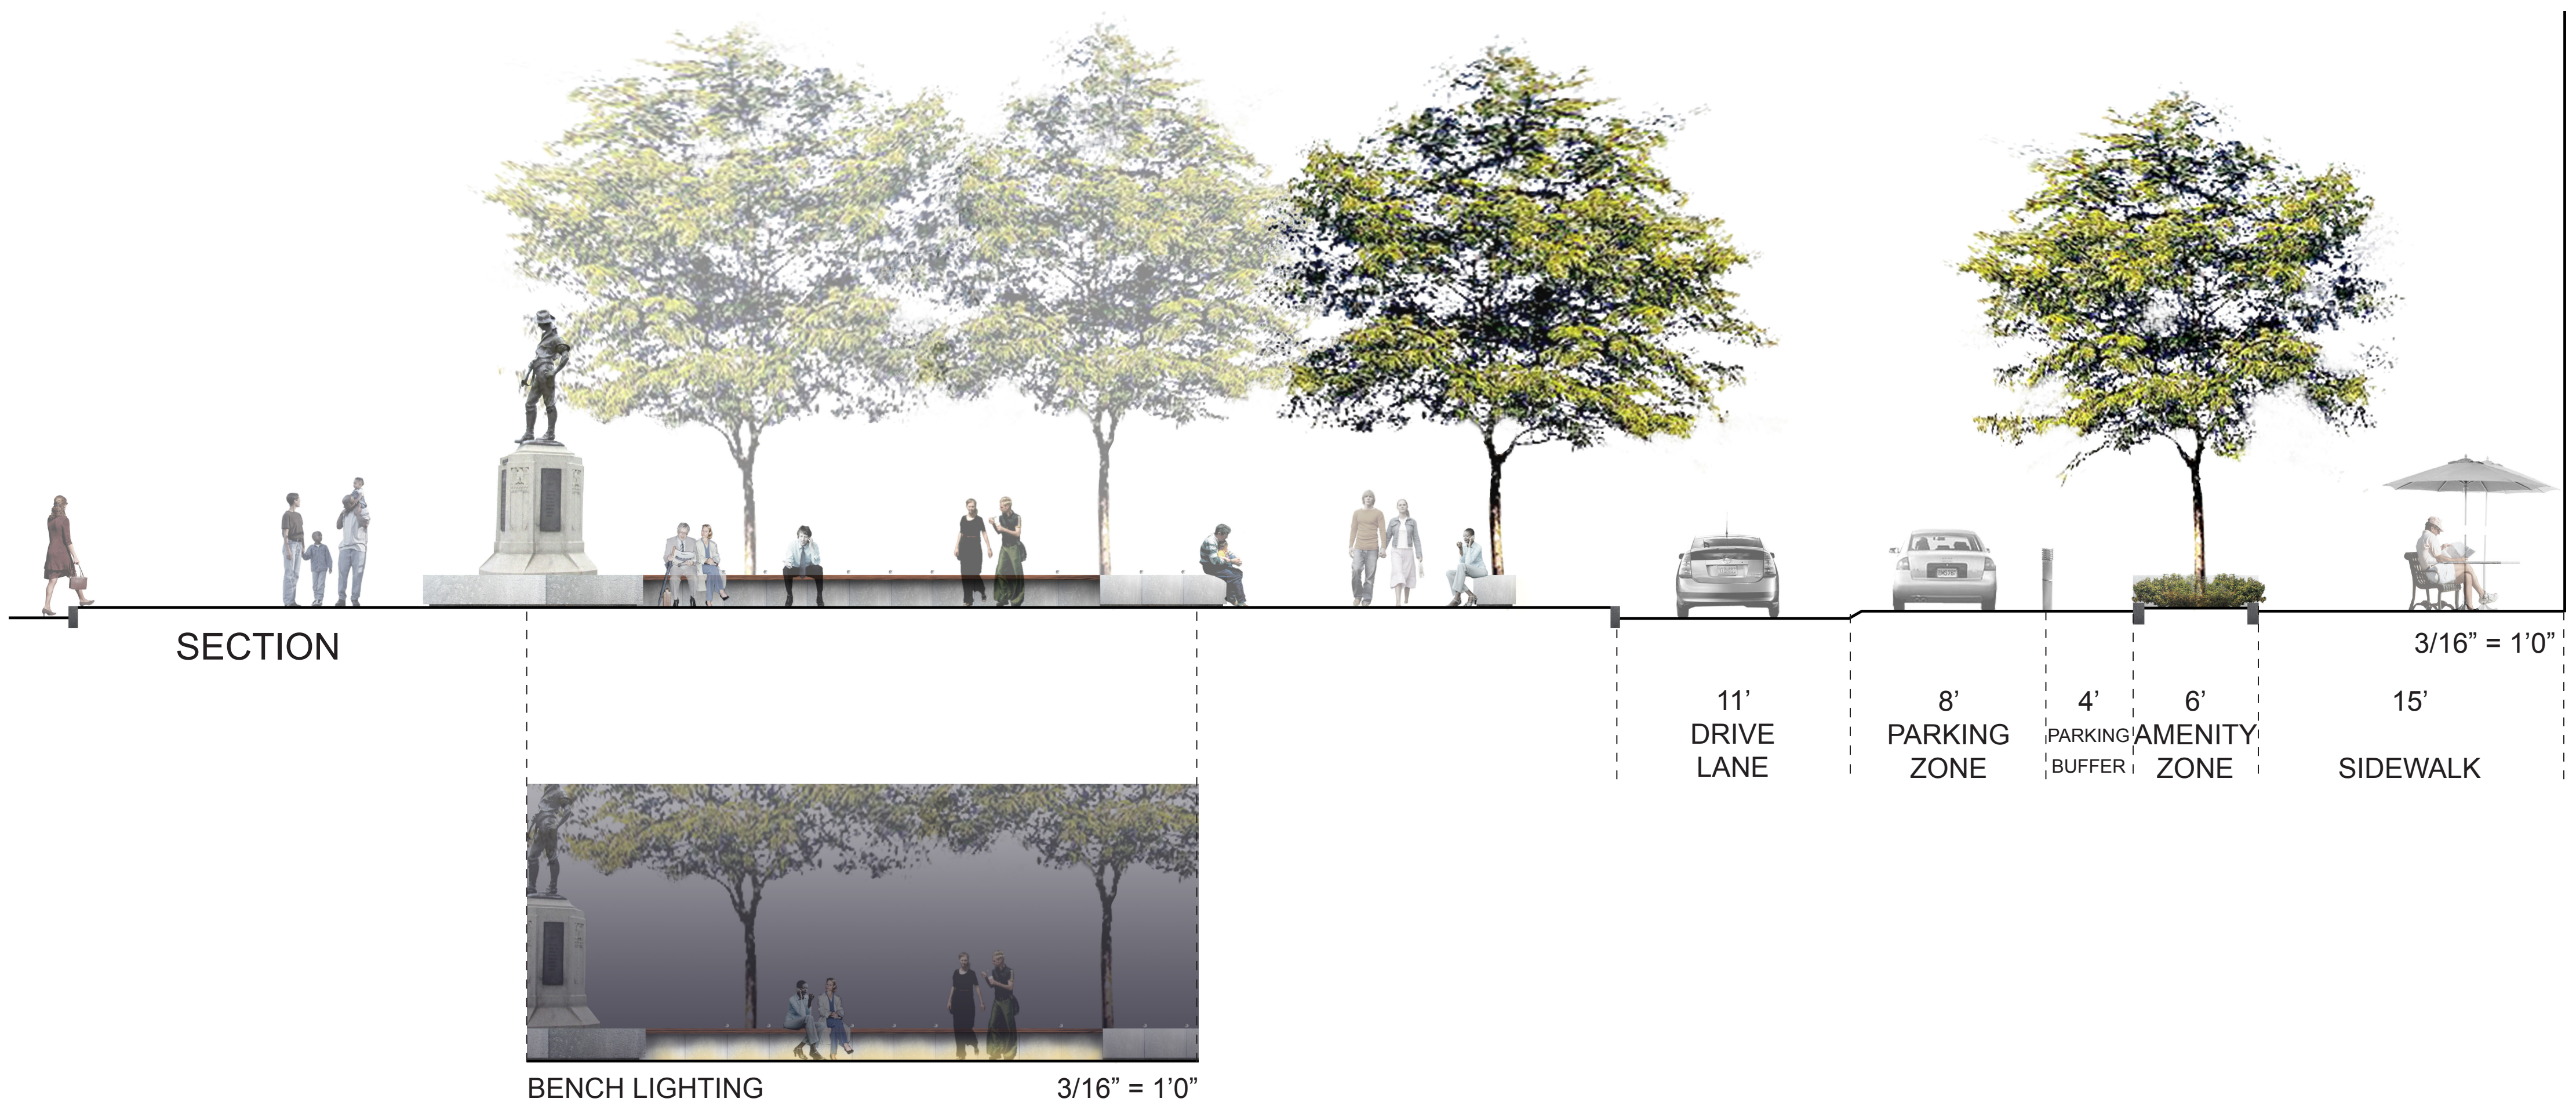

CONCEPT DIAGRAM

SKETCH VIEW

PLAN

LIGHTING

SECTION

BENCH LIGHTING

3/16" = 1'0"