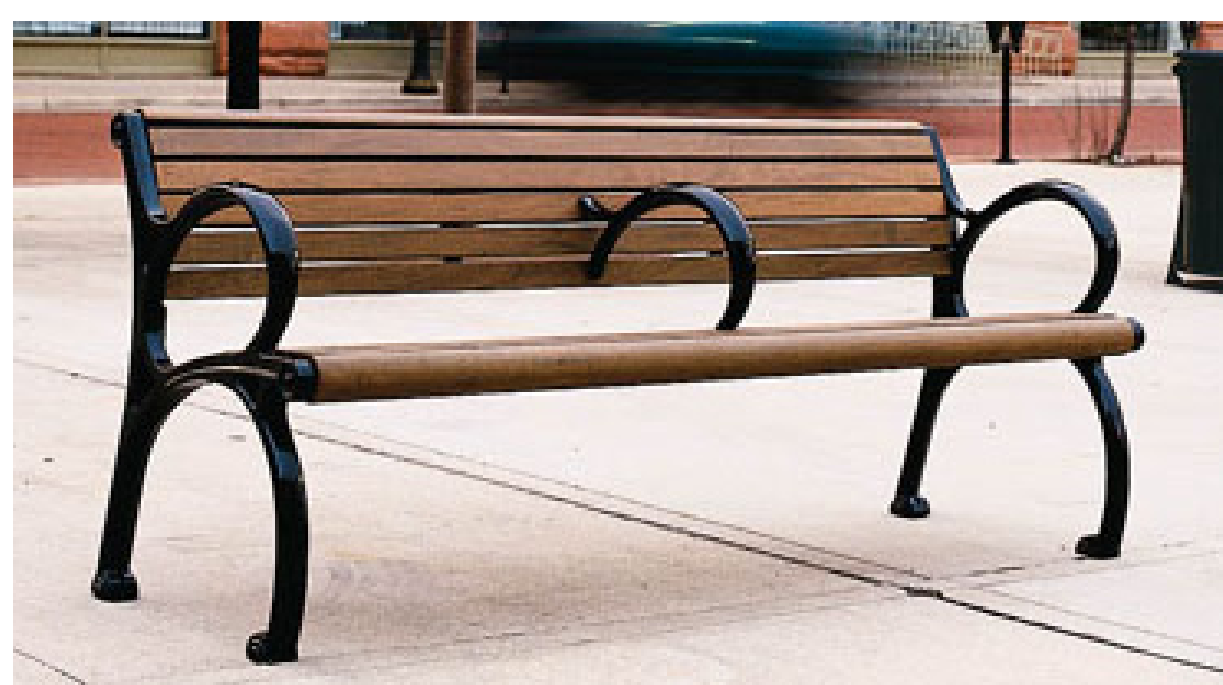

TYPICAL SECTION

RELOCATED BOLLARD FOR FLEXIBLE USE IN PARKING ZONE

MEDINA SANDSTONE AGGREGATE AND BRONZE INLAY

BIKE RACK

BENCH

TRASH RECEPTACLE

STREET LIGHT