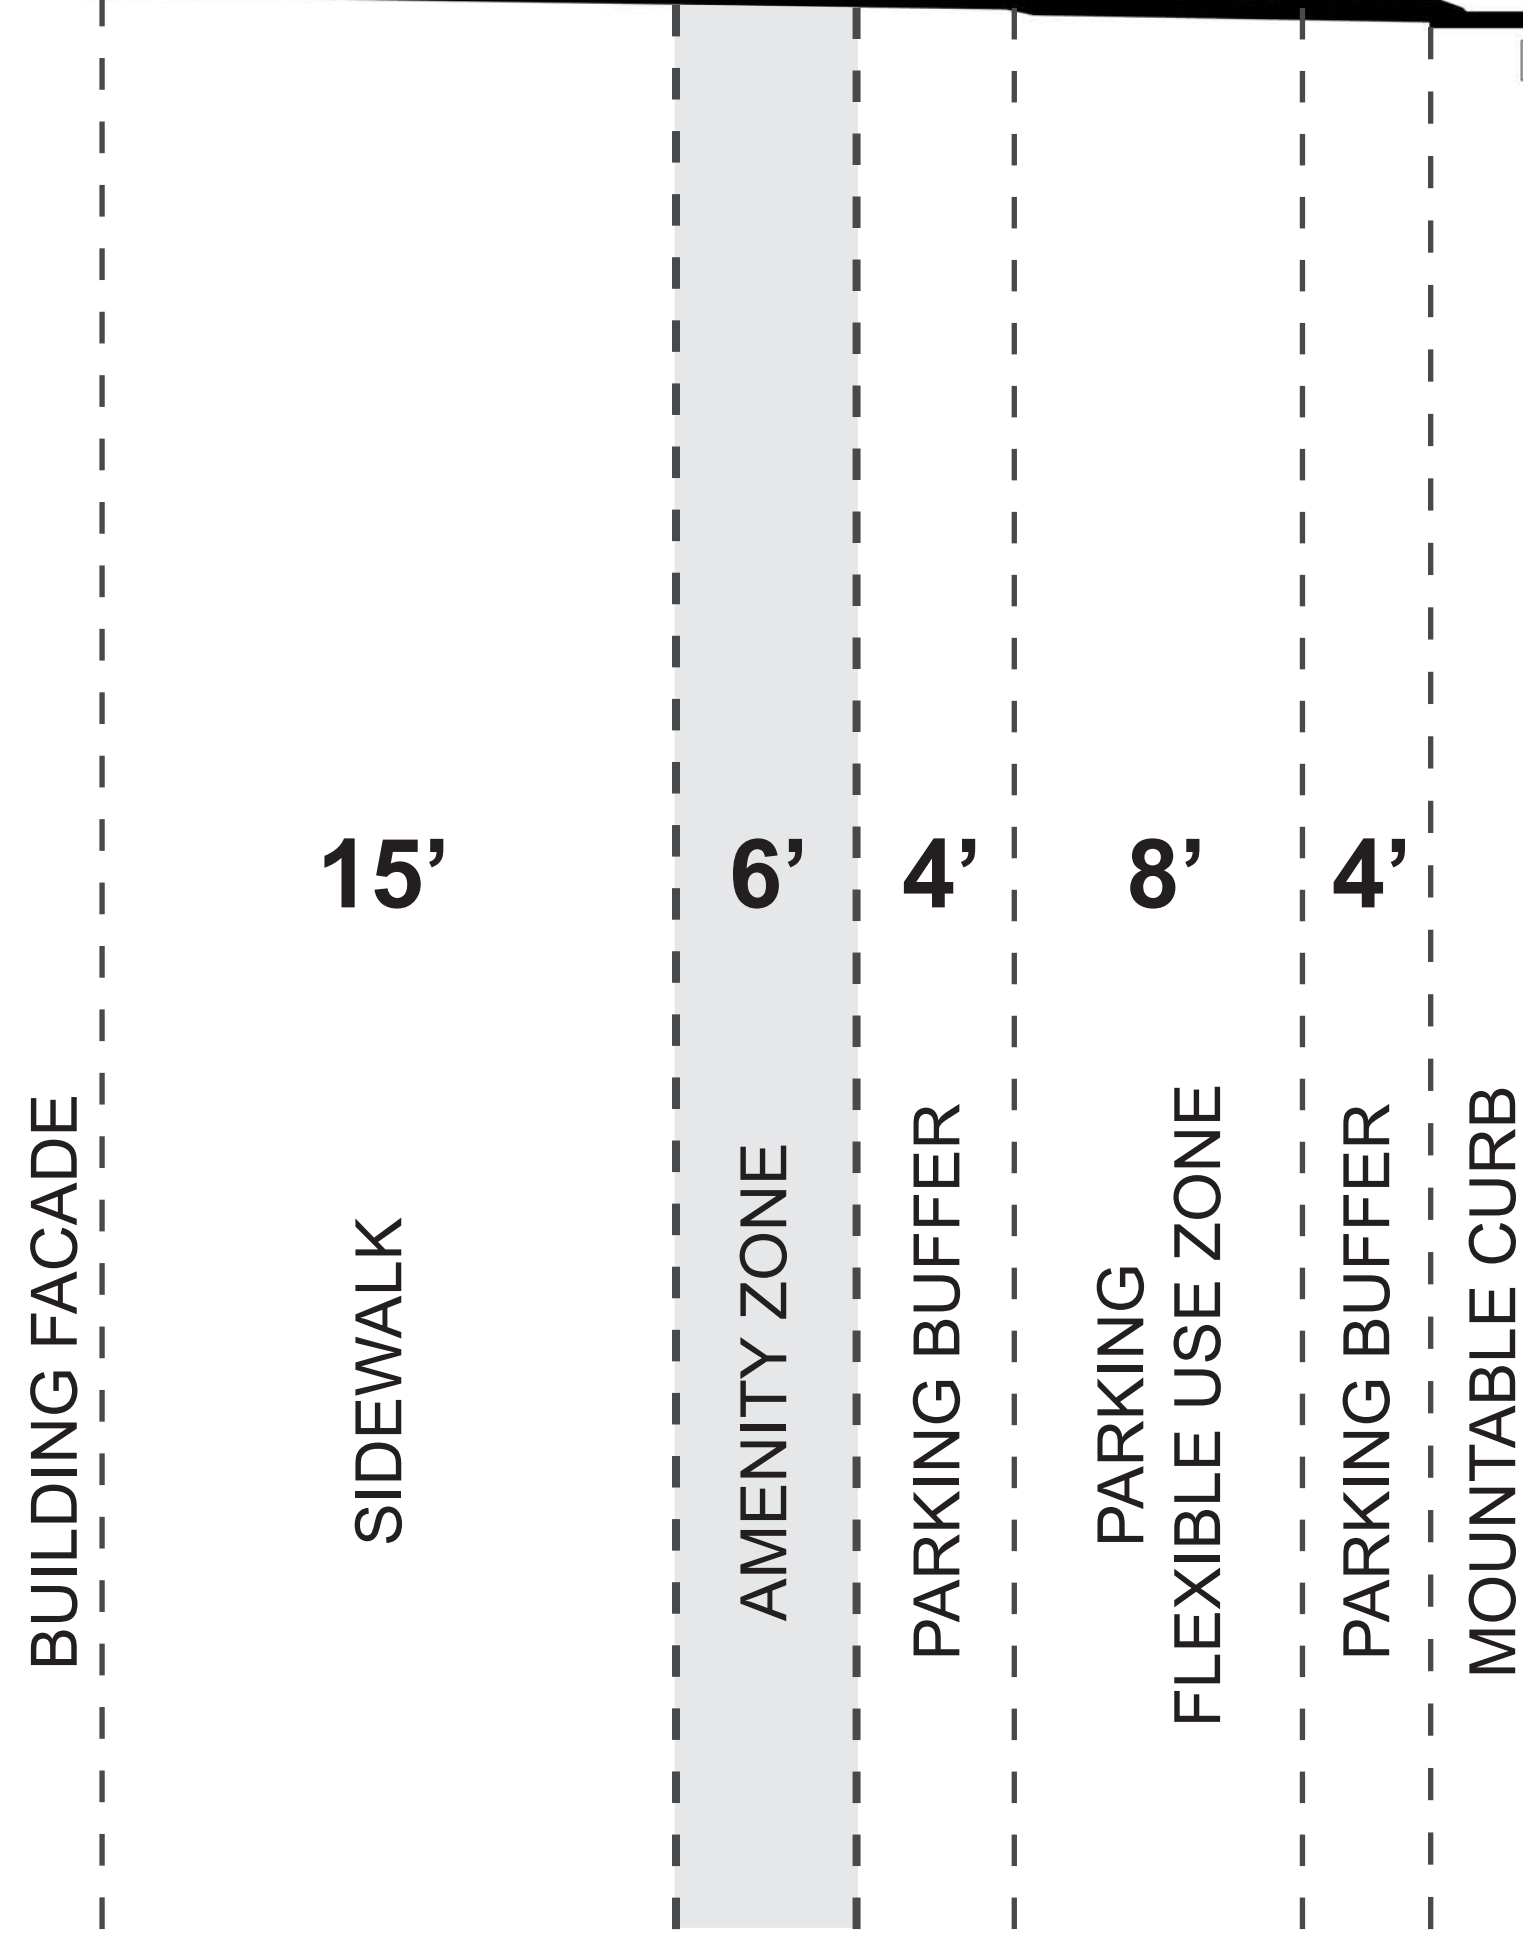

TYPICAL SECTION

RELOCATED BOLLARD FOR FLEXIBLE USE IN PARKING ZONE

MEDINA SANDSTONE AGGREGATE AND BRONZE INLAY

BIKE RACK

BENCH

TRASH RECEPTACLE

STREET LIGHT