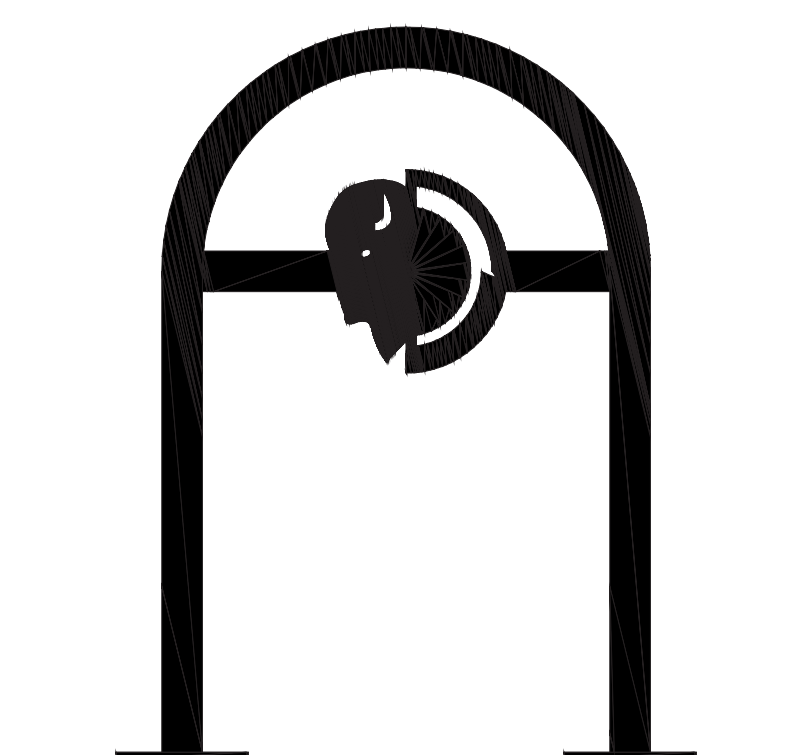

TYPICAL SECTION

RELOCATED BOLLARD FOR FLEXIBLE USE IN PARKING ZONE

MEDINA SANDSTONE AGGREGATE AND BRONZE INLAY

BIKE RACK

BENCH

TRASH RECEPTACLE

STREET LIGHT