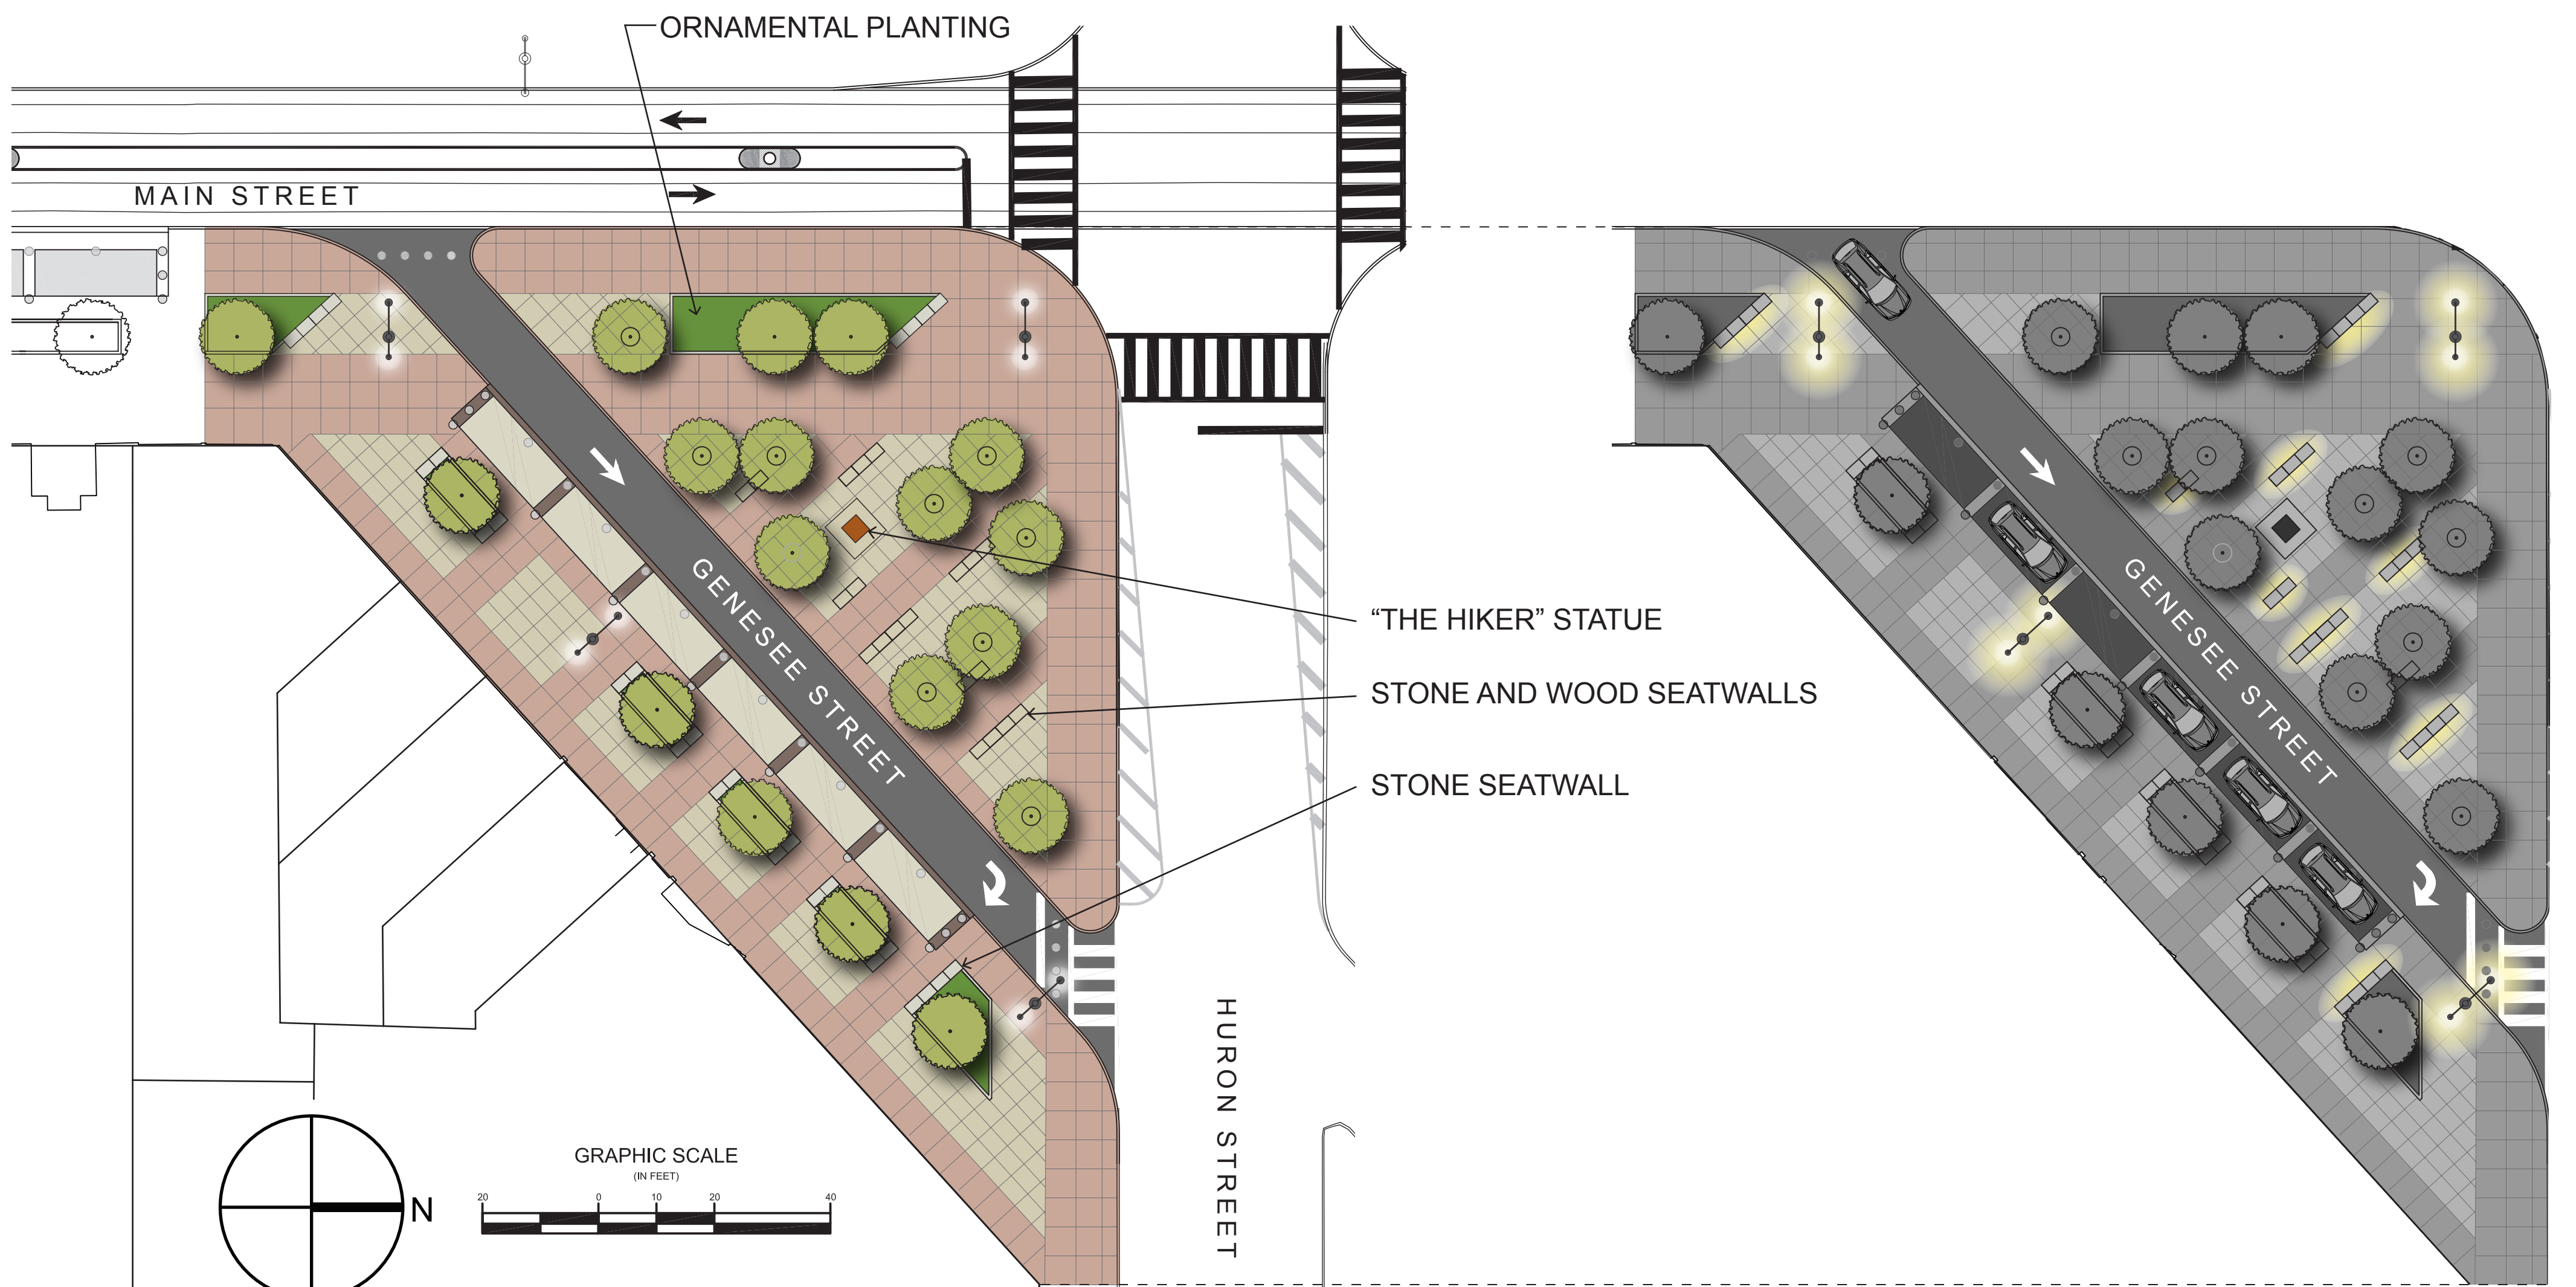

CONCEPT DIAGRAM

SKETCH VIEW

PLAN

LIGHTING

MATHEWS  
NIELSEN

500 BLOCK MAIN STREET

ROOSEVELT PLAZA

CITY OF BUFFALO  
ADVISORY COMMITTEE MEETING

CONCEPT B  
NOVEMBER 29, 2012