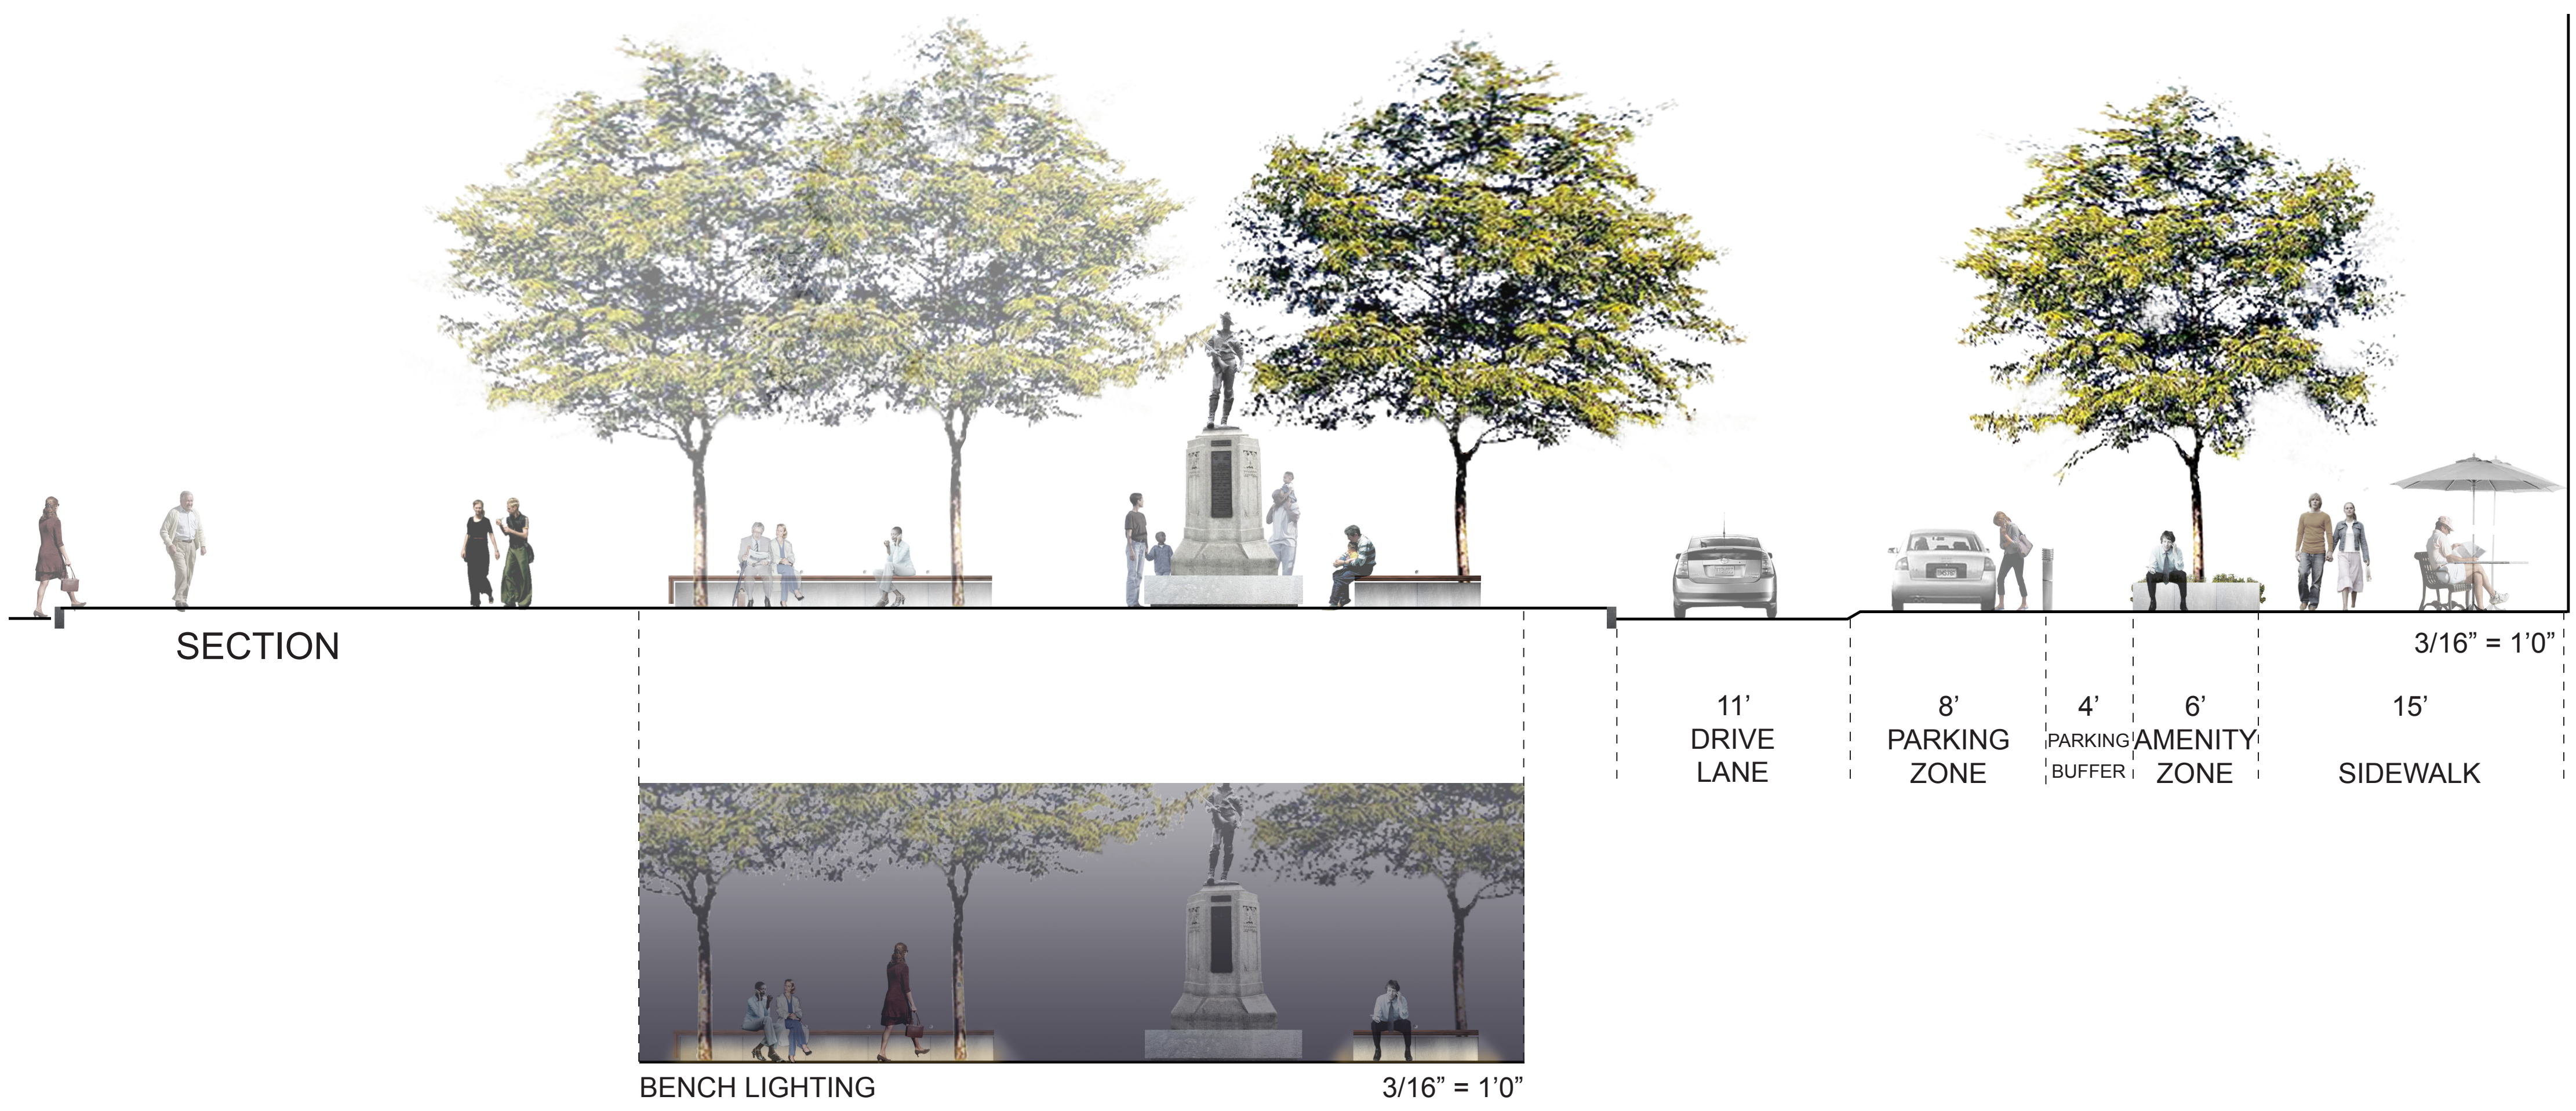

CONCEPT DIAGRAM

SKETCH VIEW

PLAN

LIGHTING

MATHEWS  
NIELSEN

500 BLOCK MAIN STREET

ROOSEVELT PLAZA

CITY OF BUFFALO  
ADVISORY COMMITTEE MEETING

CONCEPT B  
NOVEMBER 29, 2012