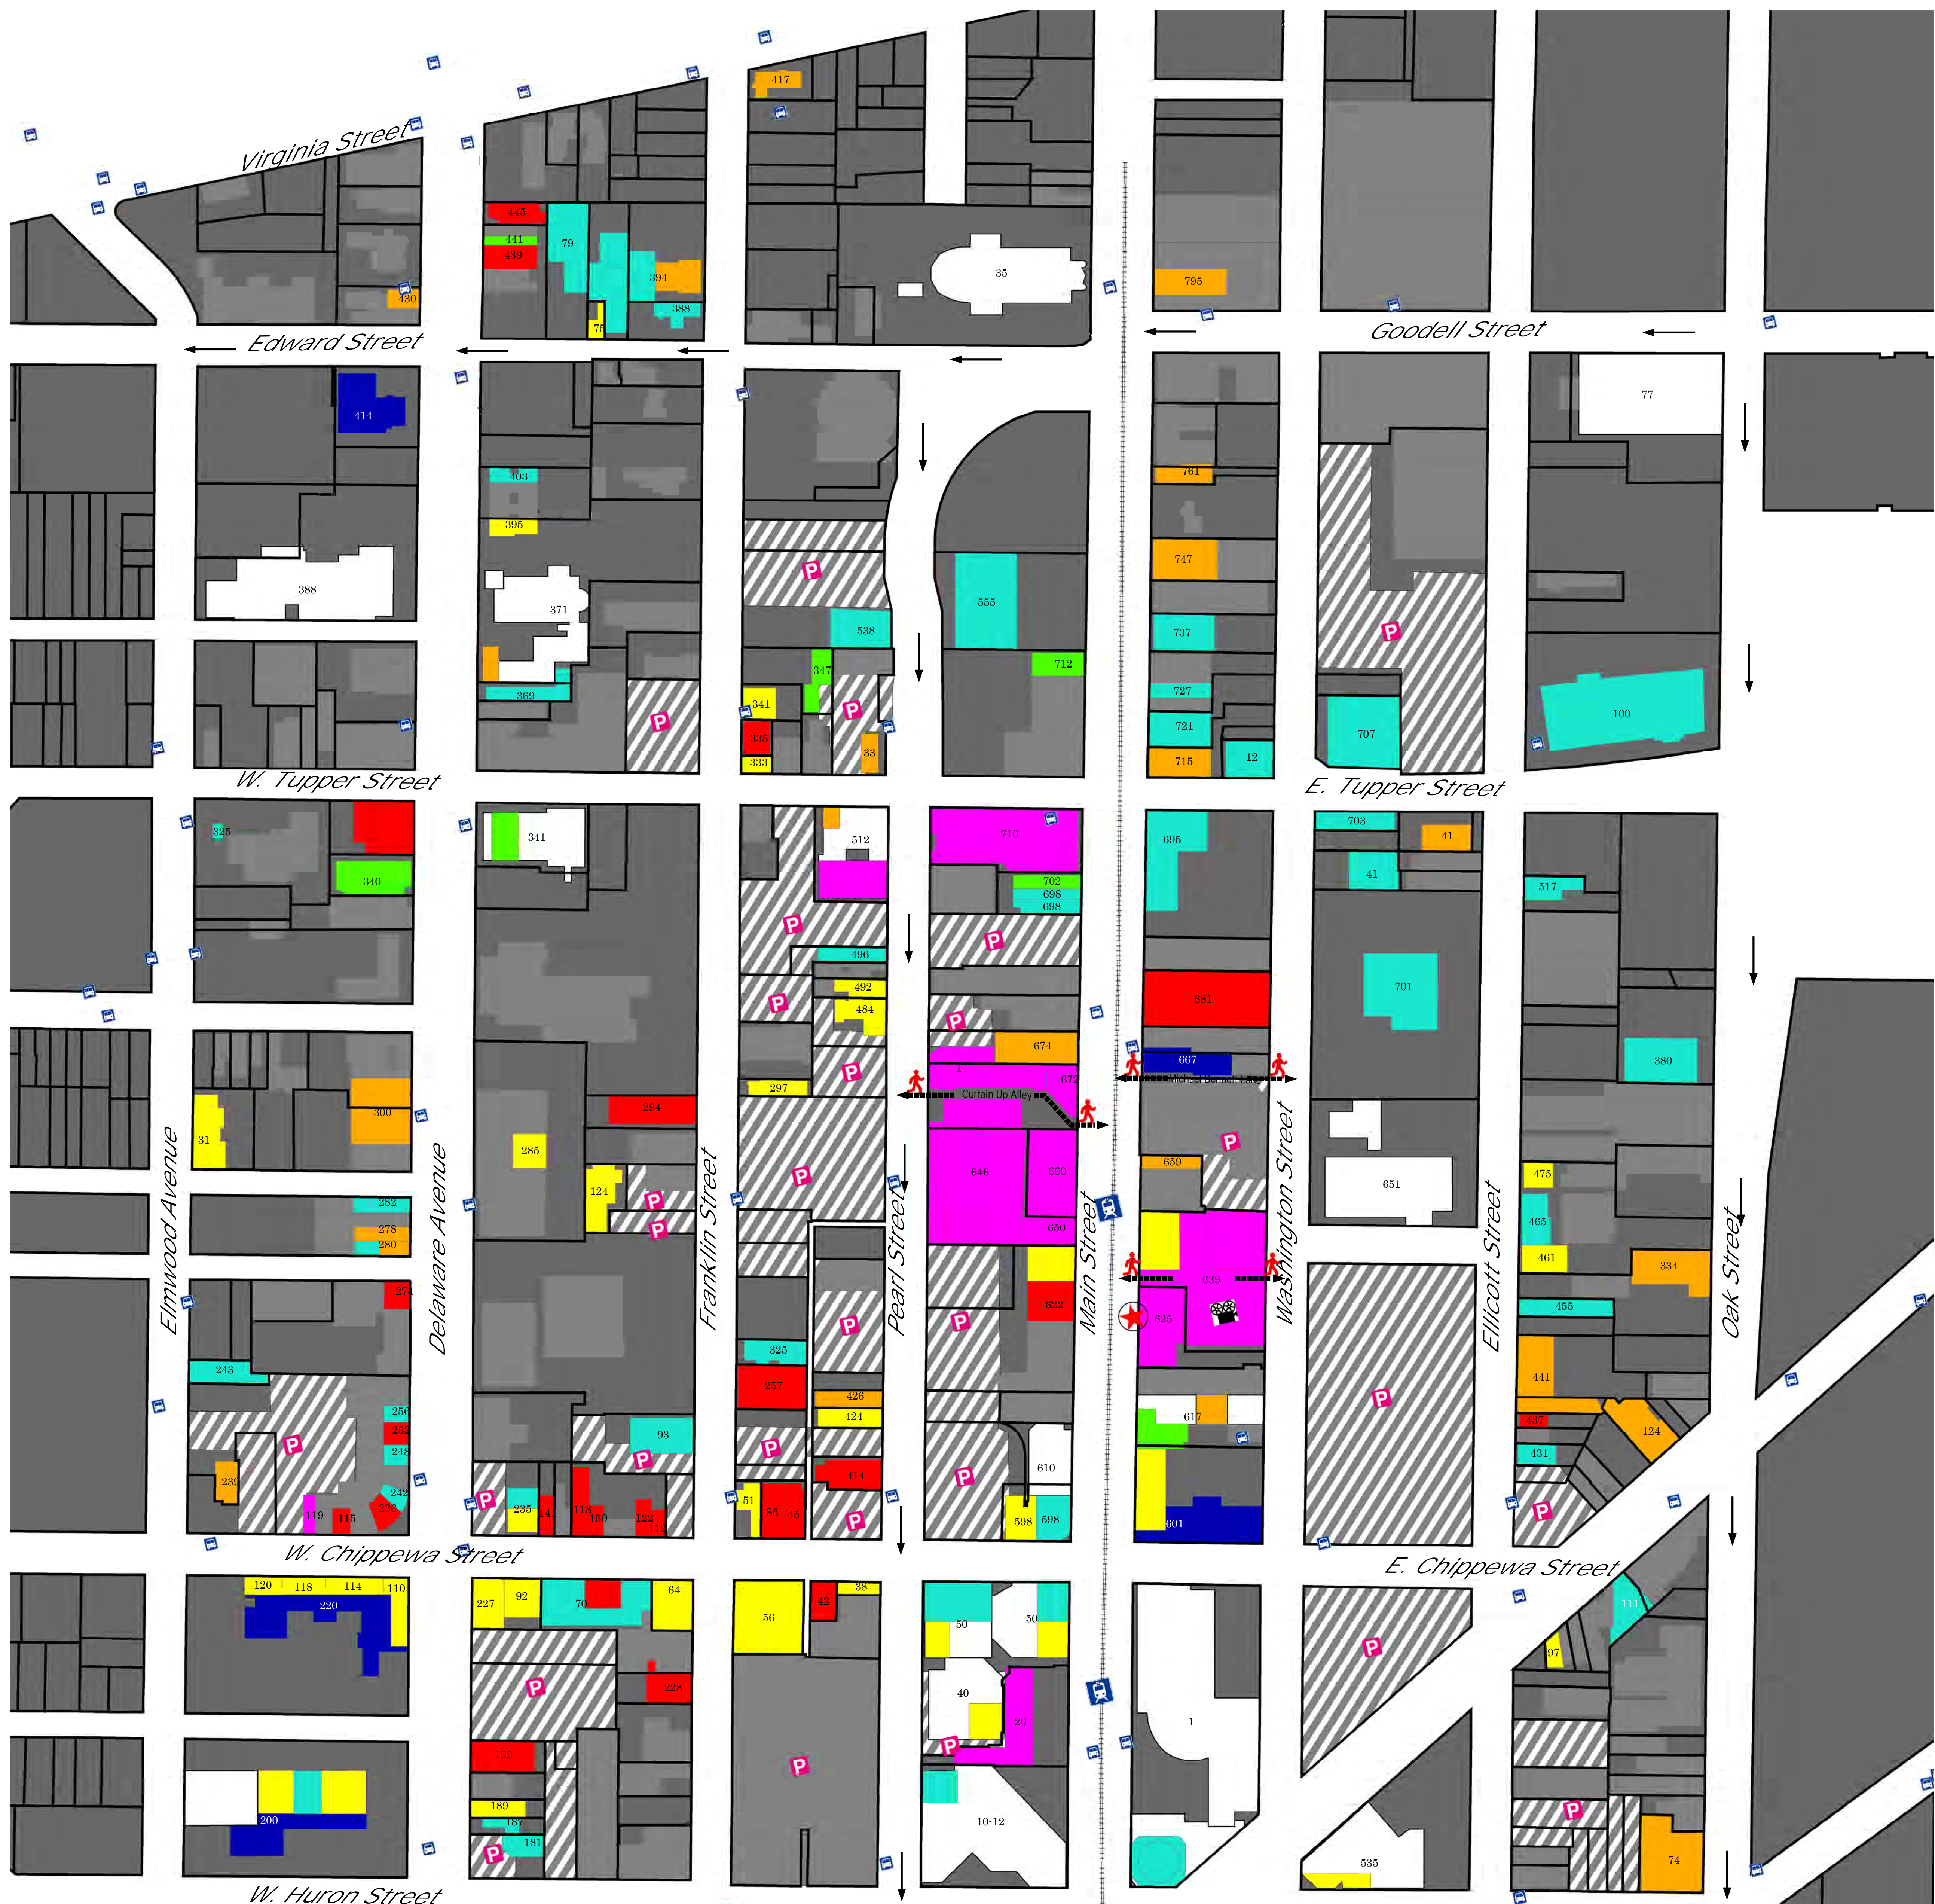

Theatre District Map

Directory text to be added here.

Legend	
Building Footprints	You Are Here
Theatre/Entertainment	Pedestrial Walkways
Art/Galleries	NFTA Metro Rail Line
Lodging	NFTA Metro Rail Station
Major Buildings	NFTA Bus Stop
Retail	Parking
Services	Publicly Available Parking
Restaurants/Cafes/Delis	
Nightclubs/Bars/Live Music Venues	

0 130 260 520 Feet