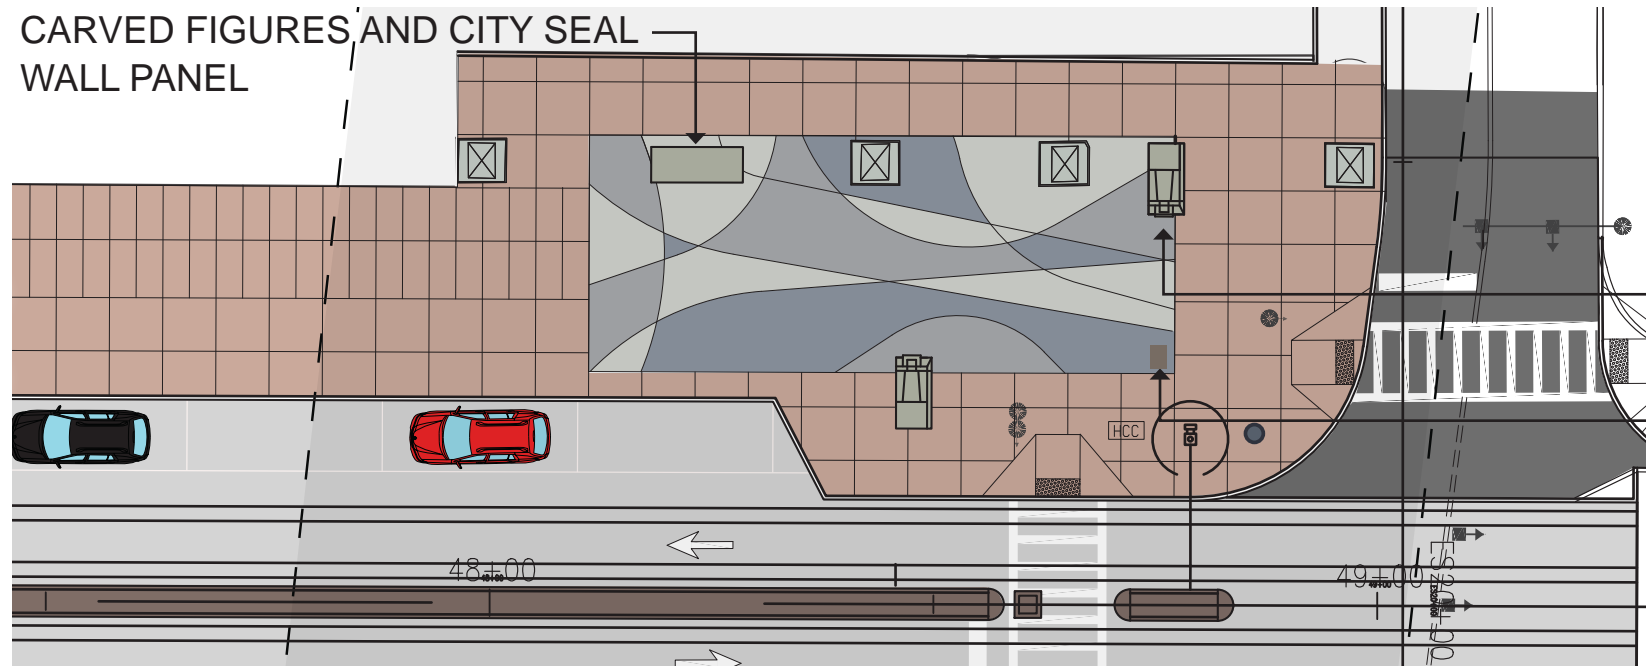

**TT TOPTIER LED**

Solid State LED

PARKING GARAGE/  
CANOPY/  
LOW-BAY LUMINAIRE

CARVED EAGLE

CARVED ICE SKATING PATTERN  
COLORED CONCRETE

CARVED FIGURES AND CITY SEAL  
WALL PANEL

CARVED EAGLE

BRONZE PLAQUE