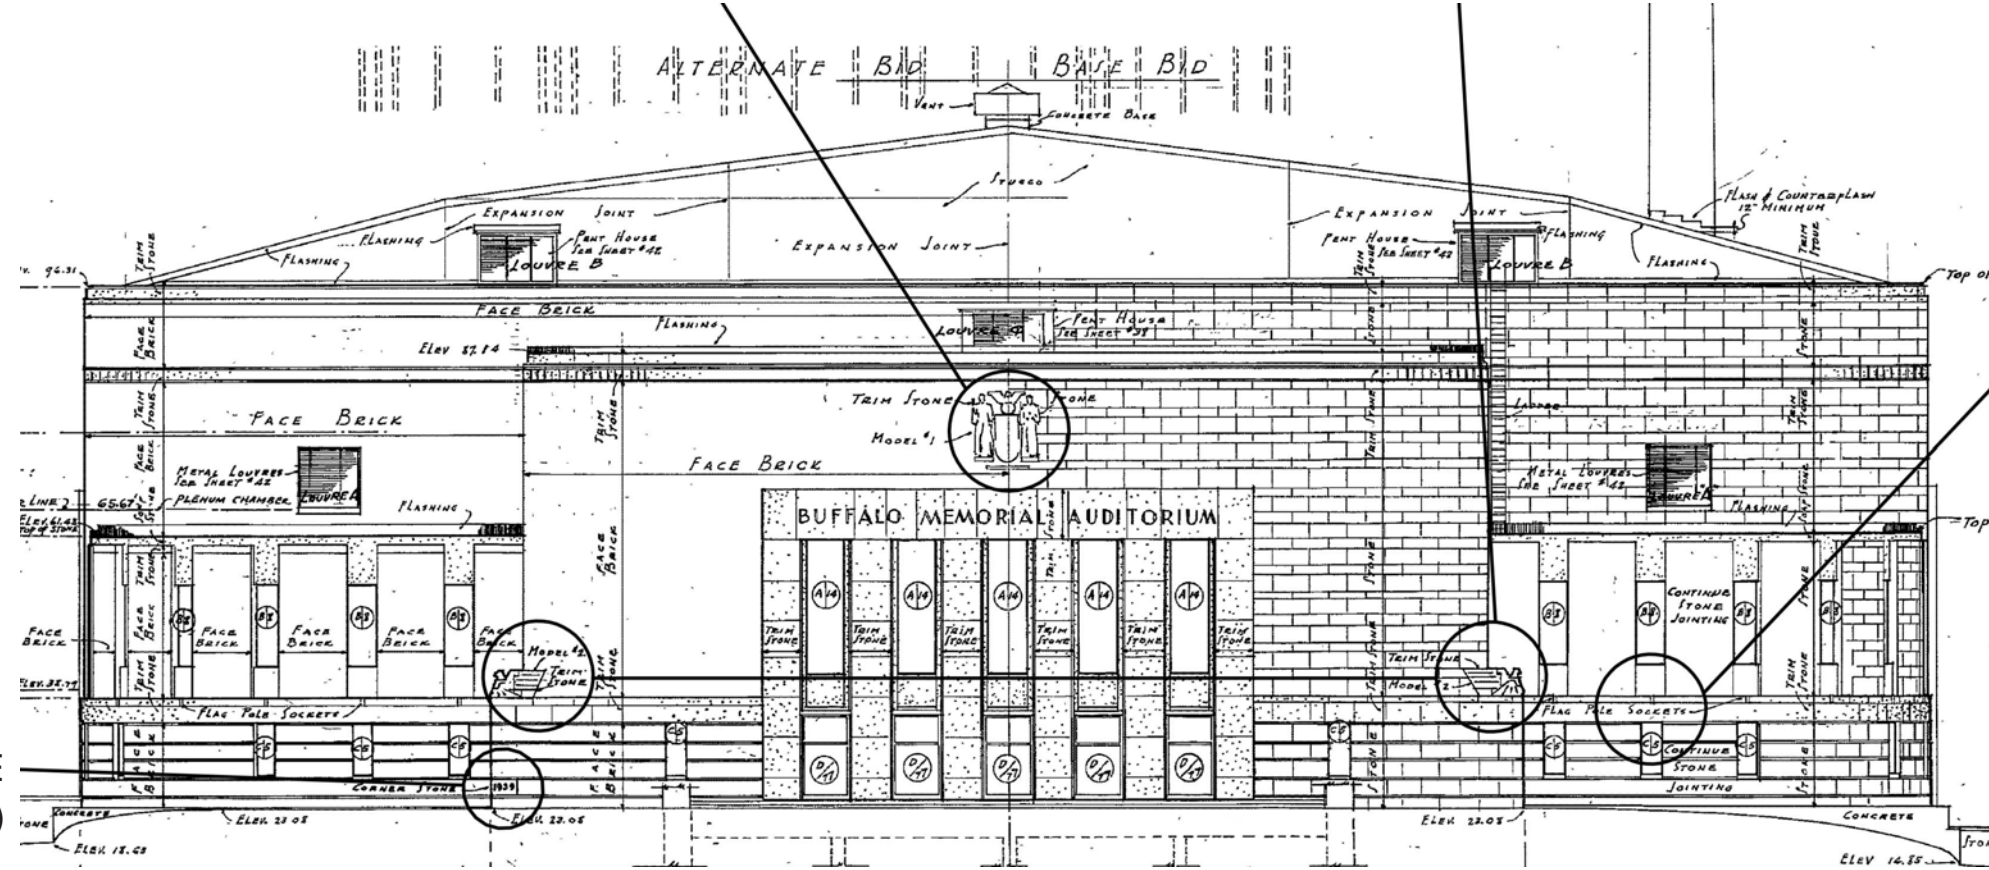

CARVED FIGURES AND CITY SEAL

CARVED EAGLES

FACADE FLAG POLE (NOT USED)