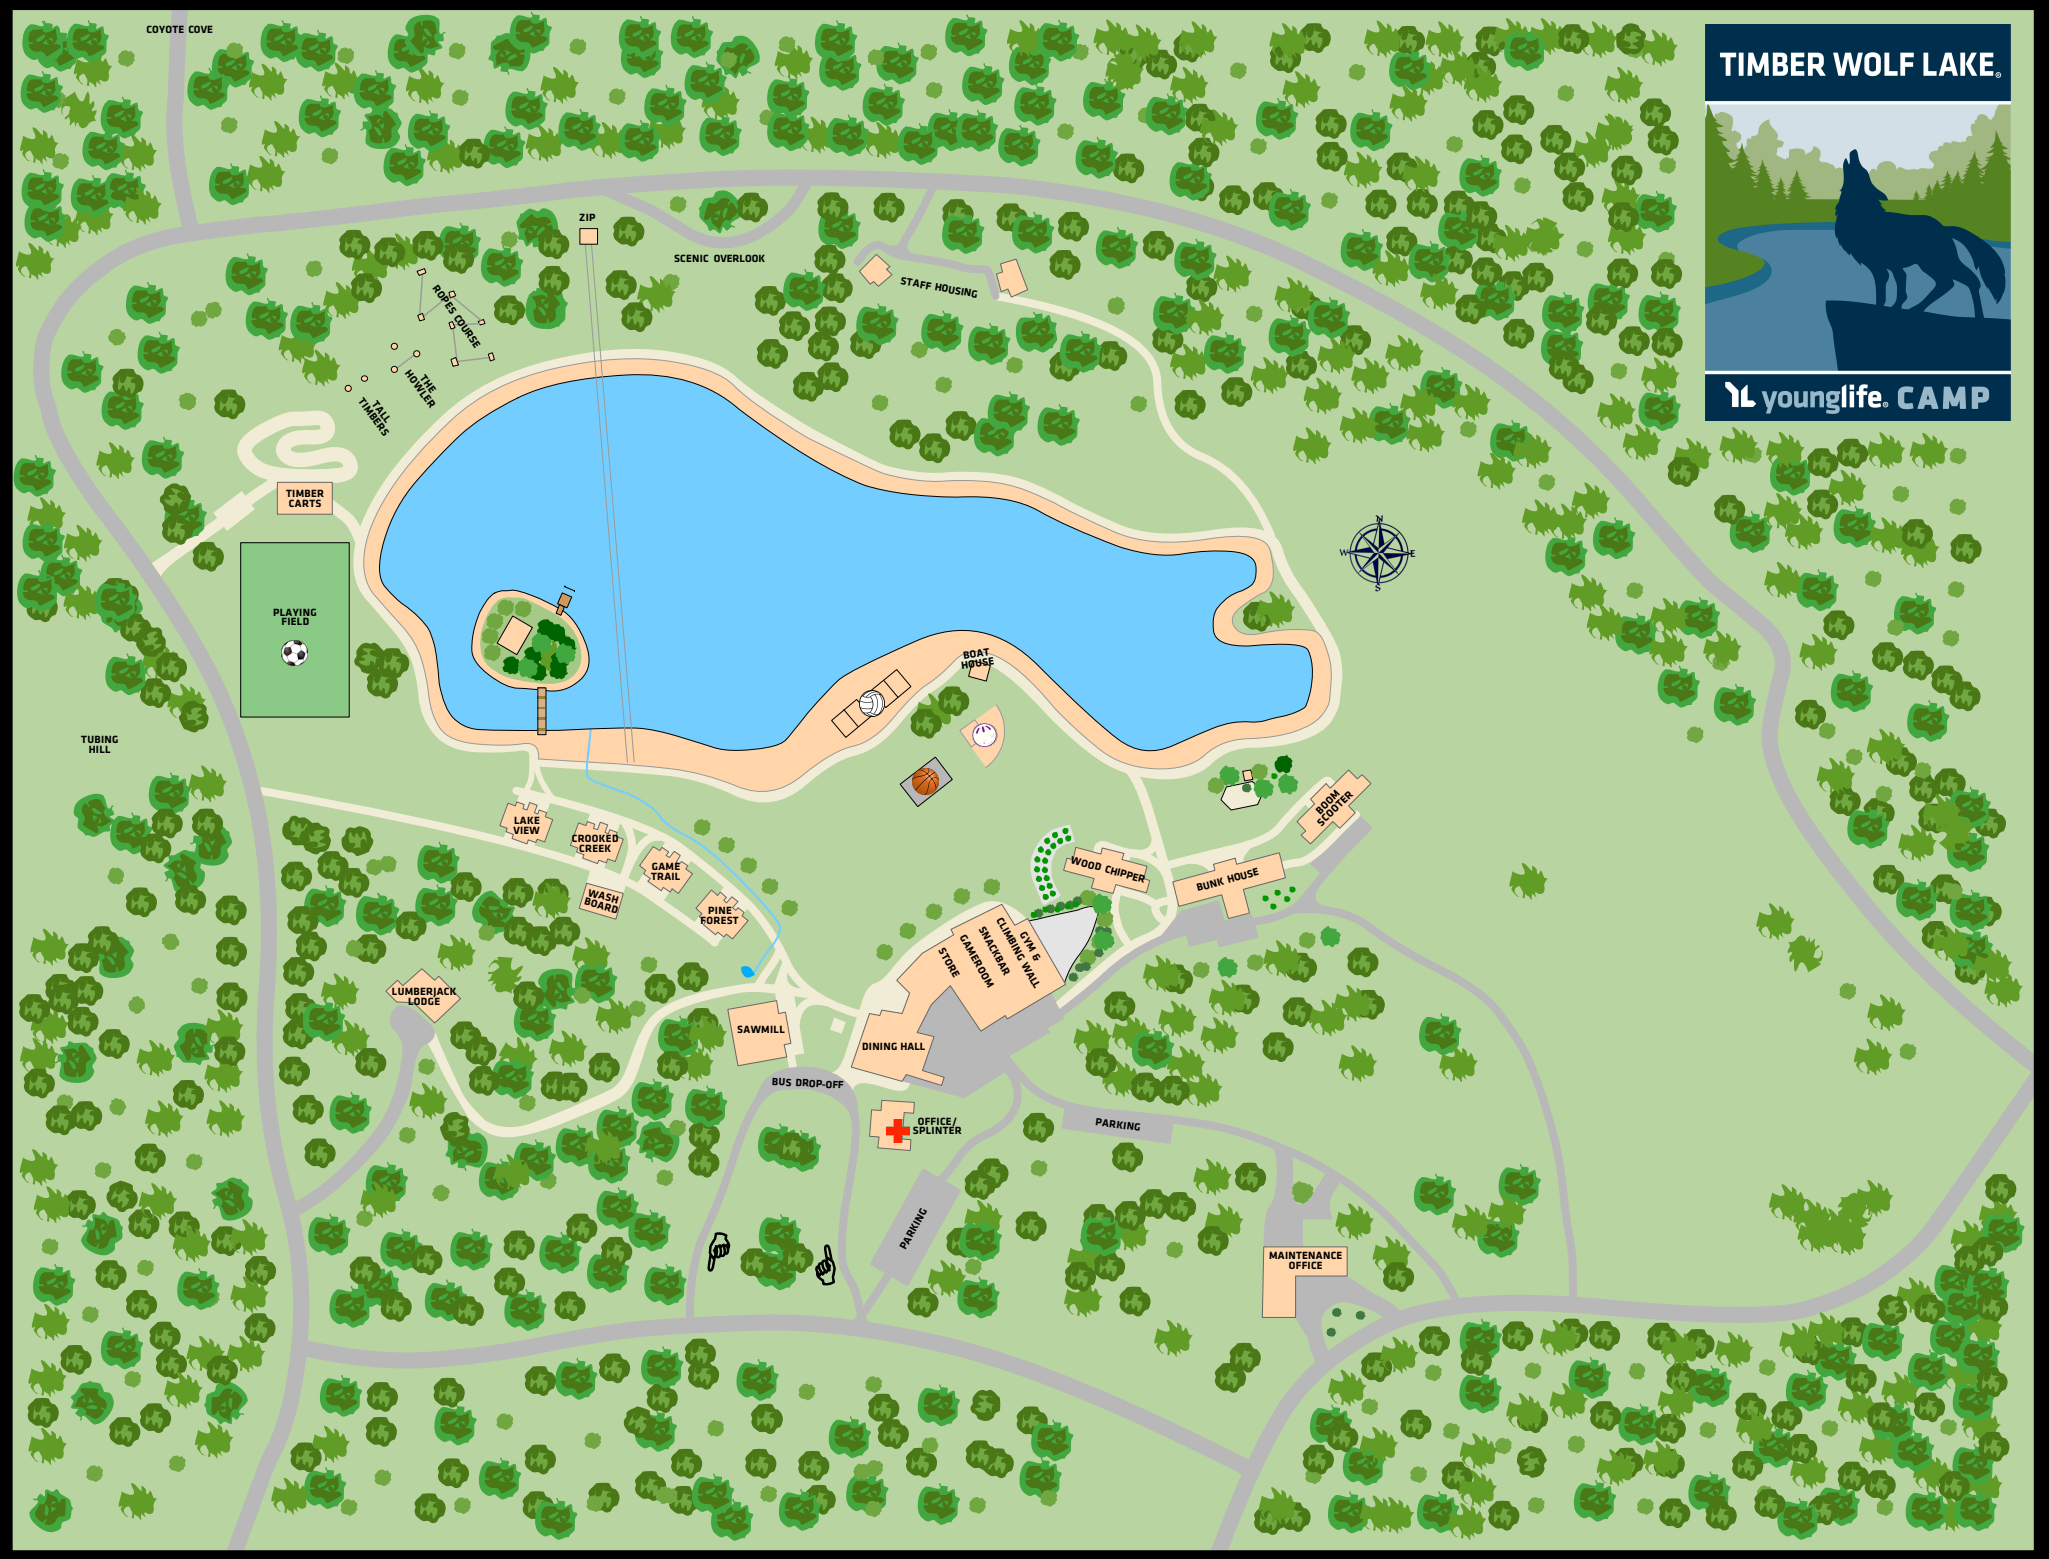

COYOTE COVE

TIMBER WOLF LAKE.

YL younglife. **CAMP**

BUS DROP-OFF

PARKING

PARKING

SCENIC OVERLOOK

TUBING HILL